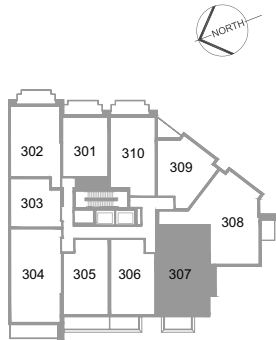

# 207

2 BED + DEN  
2 BATH

1130 SQFT INTERIOR  
85 SQFT EXTERIOR

CANAL VIEW

**SECOND TO FIFTH**

# 307

2 BED + DEN  
2 BATH

1130 SQFT INTERIOR  
85 SQFT EXTERIOR

CANAL VIEW

**SECOND TO FIFTH**

# 407

2 BED + DEN  
2 BATH

1130 SQFT INTERIOR  
107 SQFT EXTERIOR

CANAL VIEW

**SECOND TO FIFTH**