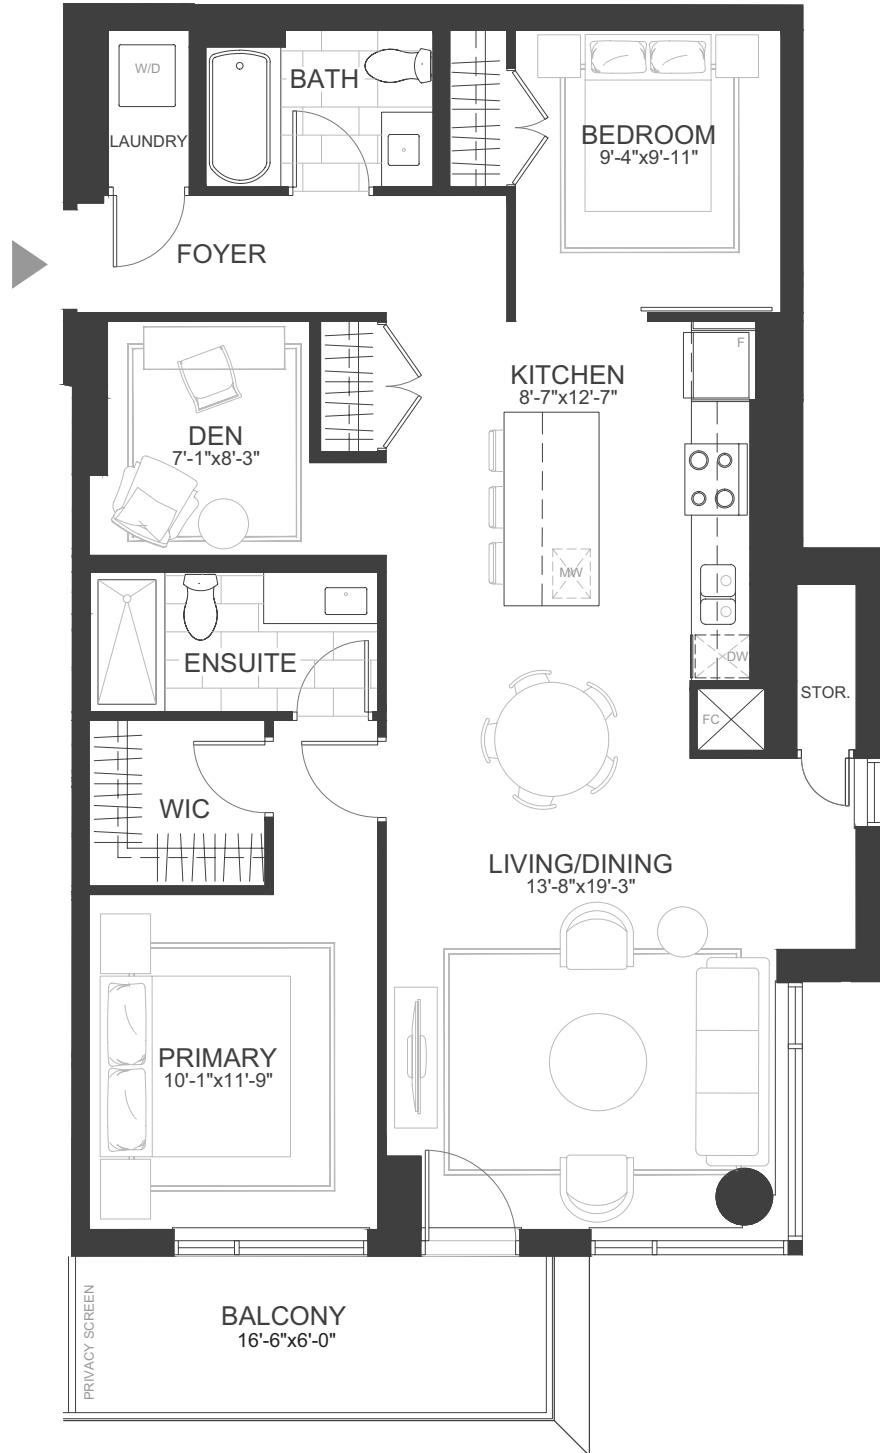

# 207

2 BED + DEN  
2 BATH

1130 SQFT INTERIOR  
85 SQFT EXTERIOR

CANAL VIEW

**SECOND TO FIFTH**

# 307

2 BED + DEN  
2 BATH

1130 SQFT INTERIOR  
85 SQFT EXTERIOR

CANAL VIEW

**SECOND TO FIFTH**

# 407

2 BED + DEN  
2 BATH

1130 SQFT INTERIOR  
107 SQFT EXTERIOR

CANAL VIEW

**SECOND TO FIFTH**

# 507

2 BED + DEN  
2 BATH

1130 SQFT INTERIOR  
85 SQFT EXTERIOR

CANAL VIEW

**SECOND TO FIFTH**