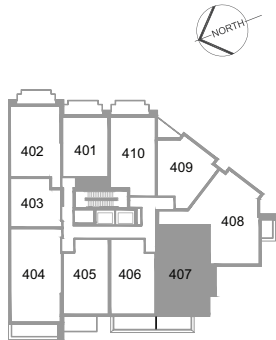

# 207

2 BED + DEN  
2 BATH

1130 SQFT INTERIOR  
85 SQFT EXTERIOR

CANAL VIEW

**SECOND TO FIFTH**

# 307

2 BED + DEN  
2 BATH

1130 SQFT INTERIOR  
85 SQFT EXTERIOR

CANAL VIEW

**SECOND TO FIFTH**

# 407

2 BED + DEN  
2 BATH

1130 SQFT INTERIOR  
107 SQFT EXTERIOR

CANAL VIEW

**SECOND TO FIFTH**

# 507

2 BED + DEN  
2 BATH

1130 SQFT INTERIOR  
85 SQFT EXTERIOR

CANAL VIEW

**SECOND TO FIFTH**