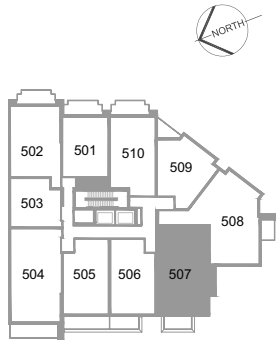

# 207

2 BED + DEN  
2 BATH

1130 SQFT INTERIOR  
85 SQFT EXTERIOR

CANAL VIEW

**SECOND TO FIFTH**

# 307

2 BED + DEN  
2 BATH

1130 SQFT INTERIOR  
85 SQFT EXTERIOR

CANAL VIEW

**SECOND TO FIFTH**

# 407

2 BED + DEN  
2 BATH

1130 SQFT INTERIOR  
107 SQFT EXTERIOR

CANAL VIEW

**SECOND TO FIFTH**

# 507

2 BED + DEN  
2 BATH

1130 SQFT INTERIOR  
85 SQFT EXTERIOR

CANAL VIEW

**SECOND TO FIFTH**