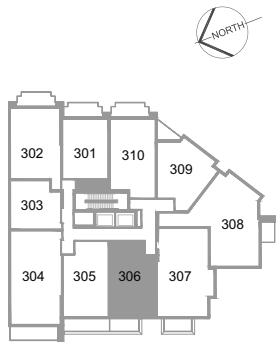

206

1 BED + DEN
2 BATH

805 SQFT INTERIOR
125 SQFT EXTERIOR

CANAL VIEW

SECOND TO FIFTH

306

1 BED + DEN
2 BATH

805 SQFT INTERIOR
83 SQFT EXTERIOR

CANAL VIEW

406

1 BED + DEN
2 BATH

805 SQFT INTERIOR
129 SQFT EXTERIOR

CANAL VIEW

506

1 BED + DEN
2 BATH

805 SQFT INTERIOR
83 SQFT EXTERIOR

CANAL VIEW