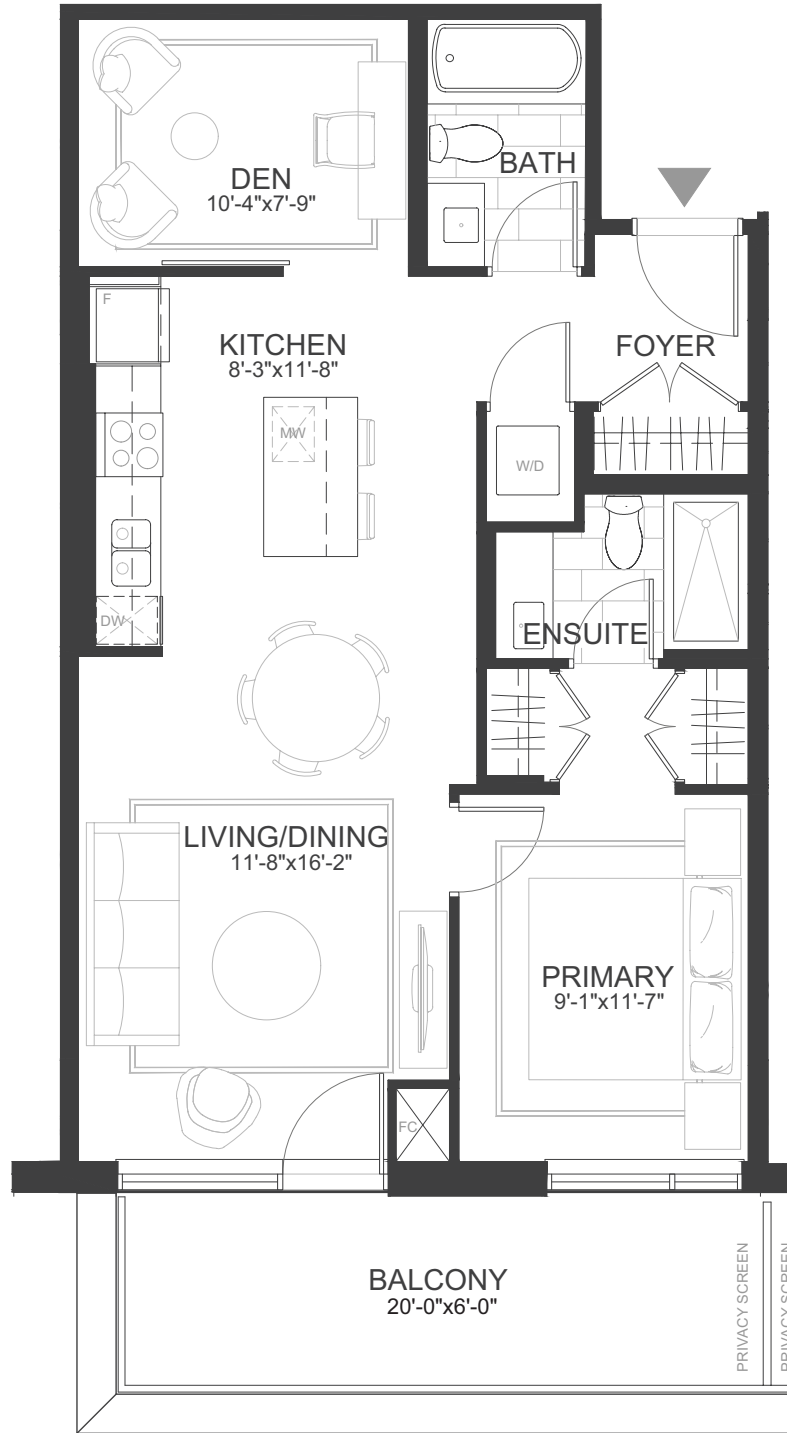

206

1 BED + DEN
2 BATH

805 SQFT INTERIOR
125 SQFT EXTERIOR

CANAL VIEW

SECOND TO FIFTH

306

1 BED + DEN
2 BATH

805 SQFT INTERIOR
83 SQFT EXTERIOR

CANAL VIEW

406

1 BED + DEN
2 BATH

805 SQFT INTERIOR
129 SQFT EXTERIOR

CANAL VIEW

506

1 BED + DEN
2 BATH

805 SQFT INTERIOR
83 SQFT EXTERIOR

CANAL VIEW