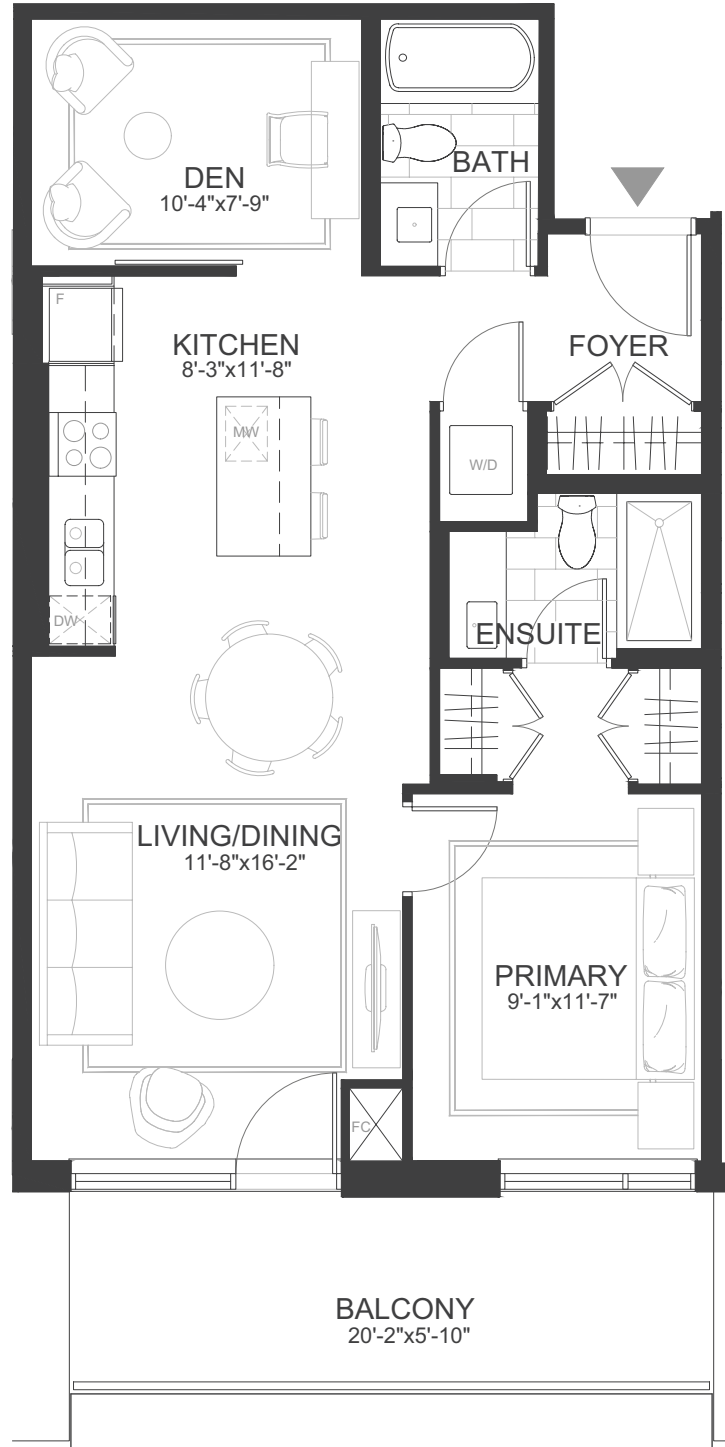

206

1 BED + DEN
2 BATH

805 SQFT INTERIOR
125 SQFT EXTERIOR

CANAL VIEW

SECOND TO FIFTH

306

1 BED + DEN
2 BATH

805 SQFT INTERIOR
83 SQFT EXTERIOR

CANAL VIEW

406

1 BED + DEN
2 BATH

805 SQFT INTERIOR
129 SQFT EXTERIOR

CANAL VIEW

506

1 BED + DEN
2 BATH

805 SQFT INTERIOR
83 SQFT EXTERIOR

CANAL VIEW