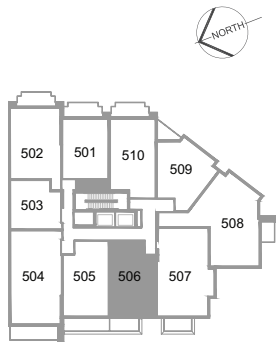

206

1 BED + DEN
2 BATH

805 SQFT INTERIOR
125 SQFT EXTERIOR

CANAL VIEW

SECOND TO FIFTH

306

1 BED + DEN
2 BATH

805 SQFT INTERIOR
83 SQFT EXTERIOR

CANAL VIEW

406

1 BED + DEN
2 BATH

805 SQFT INTERIOR
129 SQFT EXTERIOR

CANAL VIEW

506

1 BED + DEN
2 BATH

805 SQFT INTERIOR
83 SQFT EXTERIOR

CANAL VIEW