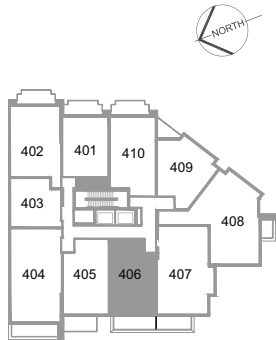

206

1 BED + DEN
2 BATH

805 SQFT INTERIOR
125 SQFT EXTERIOR

CANAL VIEW

SECOND TO FIFTH

306

1 BED + DEN
2 BATH

805 SQFT INTERIOR
83 SQFT EXTERIOR

CANAL VIEW

406

1 BED + DEN
2 BATH

805 SQFT INTERIOR
129 SQFT EXTERIOR

CANAL VIEW

506

1 BED + DEN
2 BATH

805 SQFT INTERIOR
83 SQFT EXTERIOR

CANAL VIEW