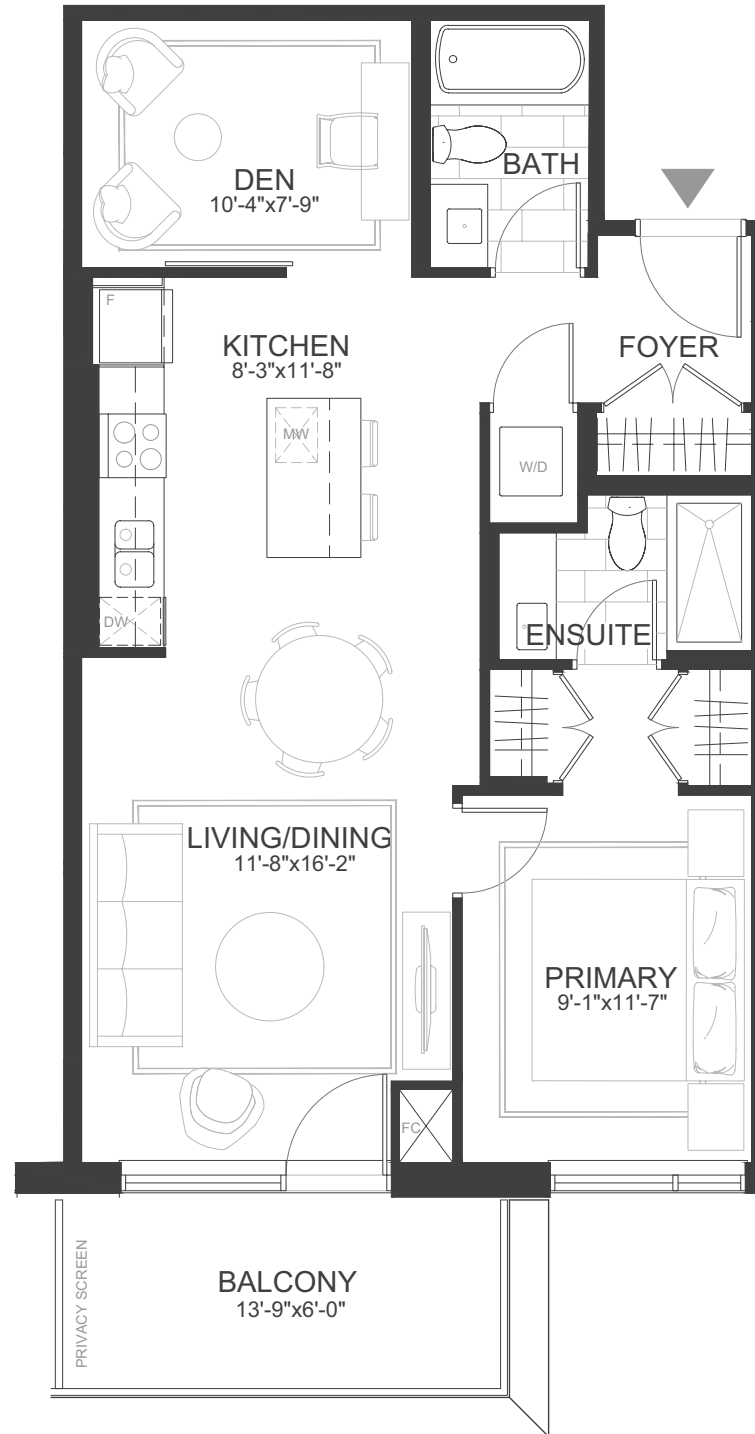

206

1 BED + DEN
2 BATH

805 SQFT INTERIOR
125 SQFT EXTERIOR

CANAL VIEW

SECOND TO FIFTH

306

1 BED + DEN
2 BATH

805 SQFT INTERIOR
83 SQFT EXTERIOR

CANAL VIEW

406

1 BED + DEN
2 BATH

805 SQFT INTERIOR
129 SQFT EXTERIOR

CANAL VIEW

506

1 BED + DEN
2 BATH

805 SQFT INTERIOR
83 SQFT EXTERIOR

CANAL VIEW