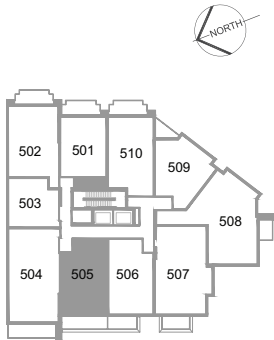

205

1 BED + DEN
2 BATH

805 SQFT INTERIOR
126 SQFT EXTERIOR

CANAL VIEW

305

1 BED + DEN
2 BATH

805 SQFT INTERIOR
137 SQFT EXTERIOR

CANAL VIEW

SECOND TO FIFTH

405

1 BED + DEN
2 BATH

805 SQFT INTERIOR
110 SQFT EXTERIOR

CANAL VIEW

SECOND TO FIFTH

505

1 BED + DEN
2 BATH

805 SQFT INTERIOR
137 SQFT EXTERIOR

CANAL VIEW