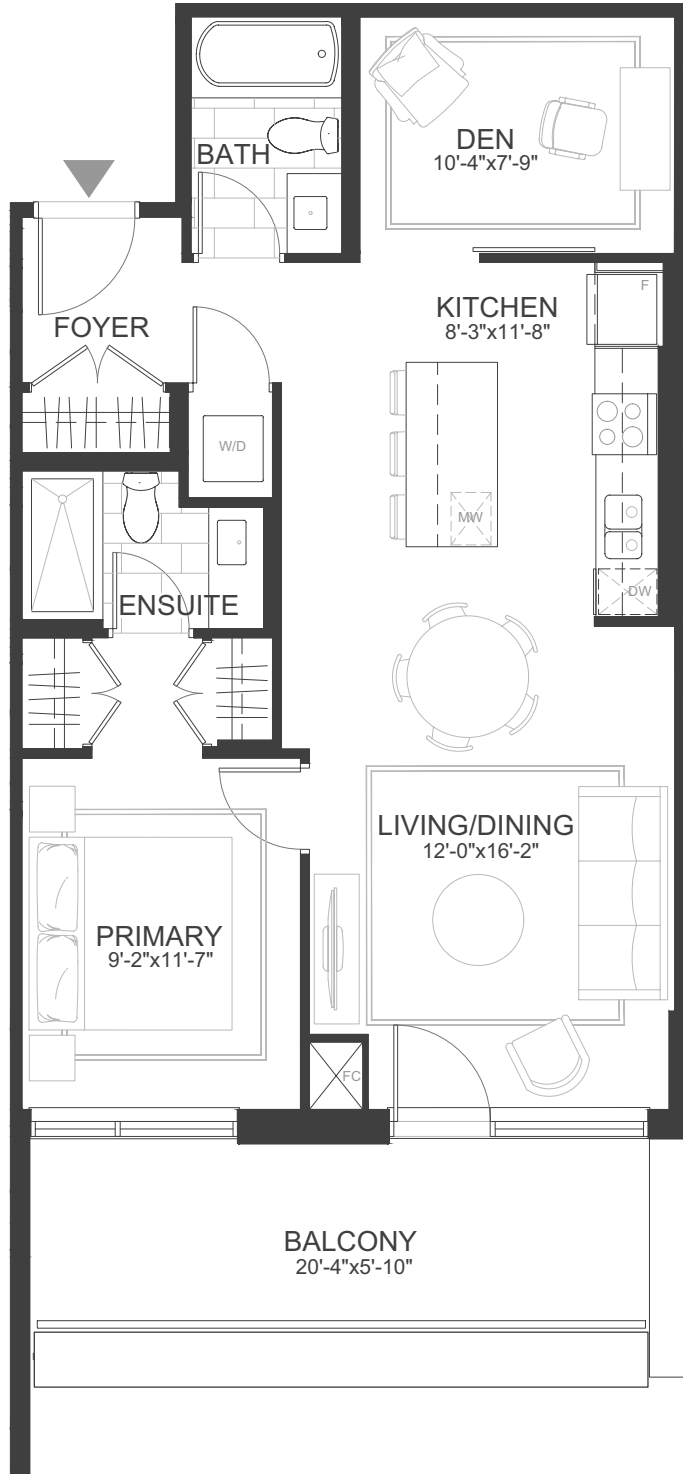

205

1 BED + DEN
2 BATH

805 SQFT INTERIOR
126 SQFT EXTERIOR

CANAL VIEW

305

1 BED + DEN
2 BATH

805 SQFT INTERIOR
137 SQFT EXTERIOR

CANAL VIEW

SECOND TO FIFTH

405

1 BED + DEN
2 BATH

805 SQFT INTERIOR
110 SQFT EXTERIOR

CANAL VIEW

SECOND TO FIFTH

505

1 BED + DEN
2 BATH

805 SQFT INTERIOR
137 SQFT EXTERIOR

CANAL VIEW