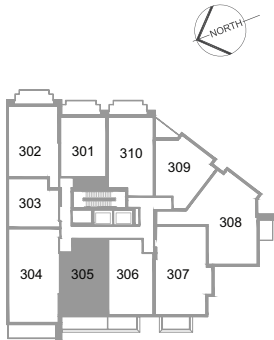

205

1 BED + DEN
2 BATH

805 SQFT INTERIOR
126 SQFT EXTERIOR

CANAL VIEW

305

1 BED + DEN
2 BATH

805 SQFT INTERIOR
137 SQFT EXTERIOR

CANAL VIEW

SECOND TO FIFTH

405

1 BED + DEN
2 BATH

805 SQFT INTERIOR
110 SQFT EXTERIOR

CANAL VIEW

SECOND TO FIFTH

505

1 BED + DEN
2 BATH

805 SQFT INTERIOR
137 SQFT EXTERIOR

CANAL VIEW