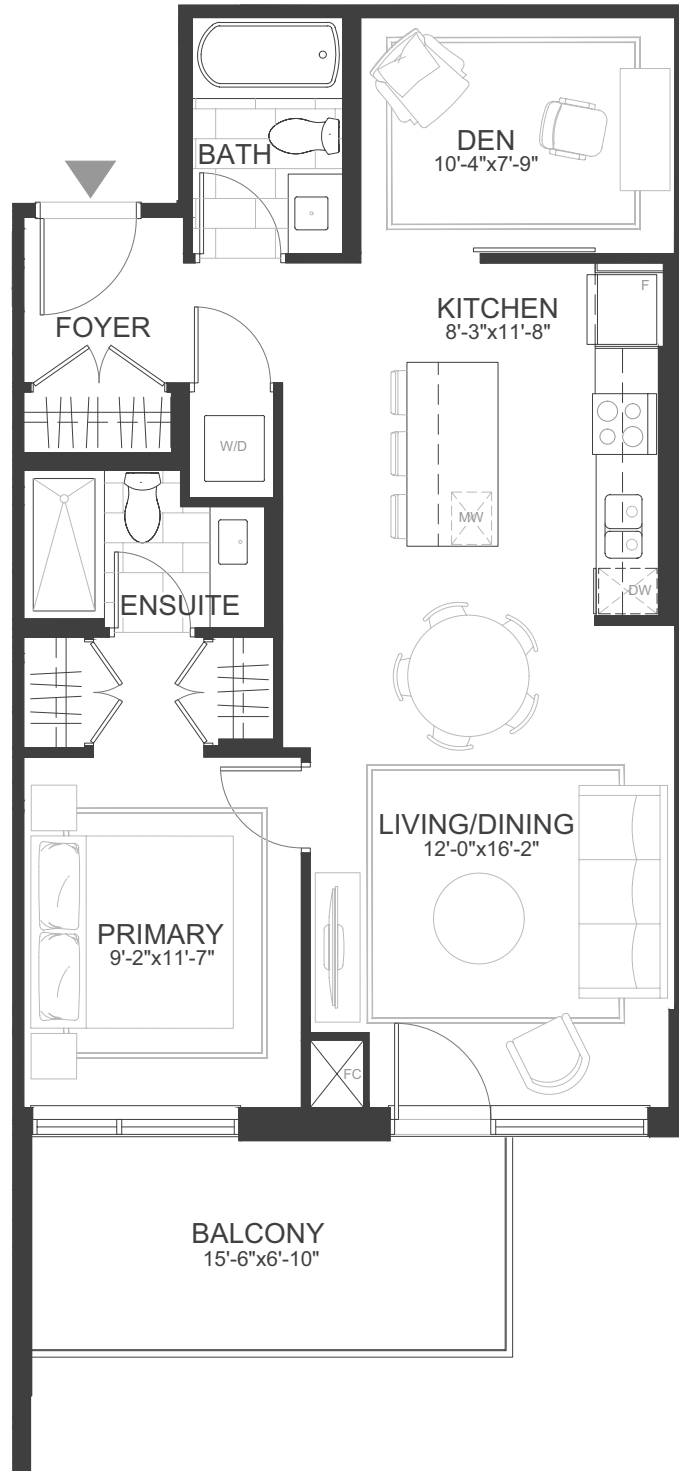

205

1 BED + DEN
2 BATH

805 SQFT INTERIOR
126 SQFT EXTERIOR

CANAL VIEW

305

1 BED + DEN
2 BATH

805 SQFT INTERIOR
137 SQFT EXTERIOR

CANAL VIEW

SECOND TO FIFTH

405

1 BED + DEN
2 BATH

805 SQFT INTERIOR
110 SQFT EXTERIOR

CANAL VIEW

SECOND TO FIFTH

505

1 BED + DEN
2 BATH

805 SQFT INTERIOR
137 SQFT EXTERIOR

CANAL VIEW