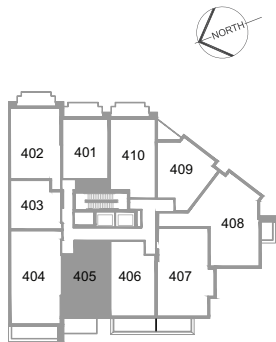

205

1 BED + DEN
2 BATH

805 SQFT INTERIOR
126 SQFT EXTERIOR

CANAL VIEW

305

1 BED + DEN
2 BATH

805 SQFT INTERIOR
137 SQFT EXTERIOR

CANAL VIEW

SECOND TO FIFTH

405

1 BED + DEN
2 BATH

805 SQFT INTERIOR
110 SQFT EXTERIOR

CANAL VIEW

SECOND TO FIFTH

505

1 BED + DEN
2 BATH

805 SQFT INTERIOR
137 SQFT EXTERIOR

CANAL VIEW