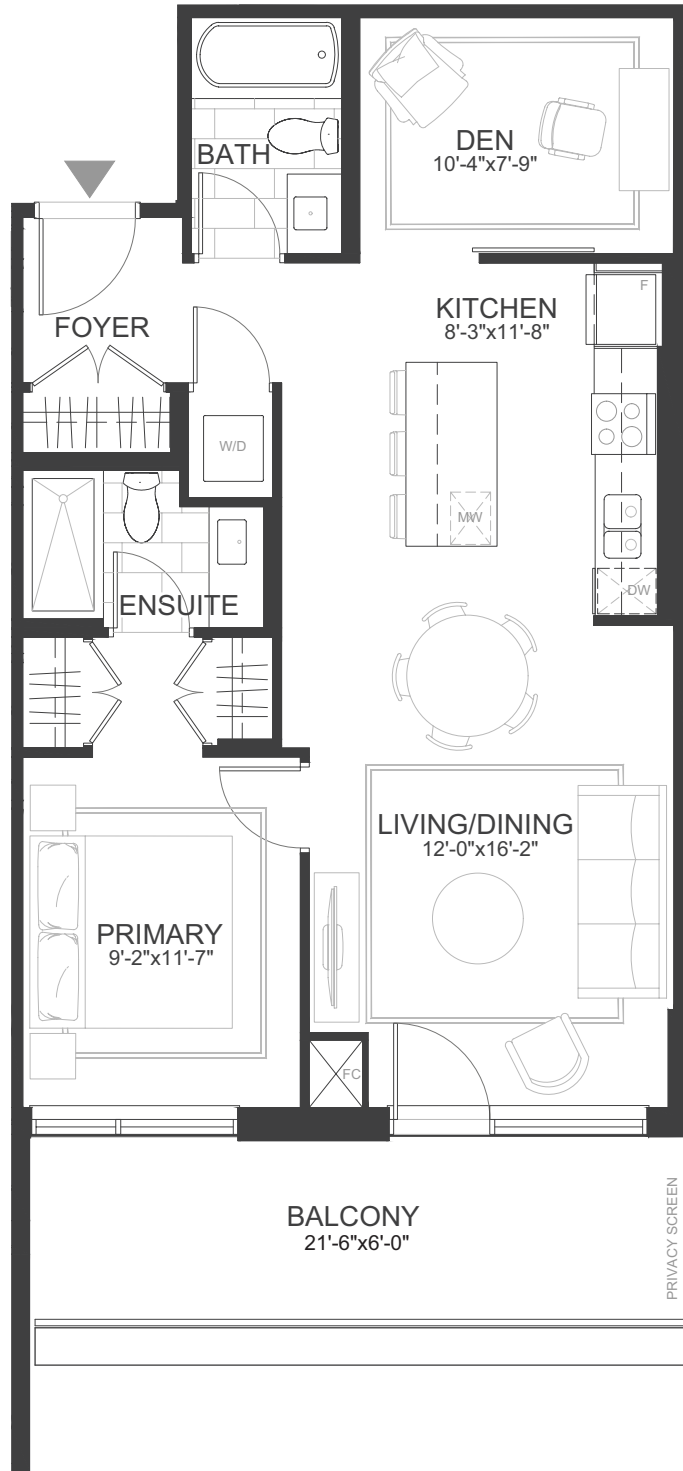

205

1 BED + DEN
2 BATH

805 SQFT INTERIOR
126 SQFT EXTERIOR

CANAL VIEW

305

1 BED + DEN
2 BATH

805 SQFT INTERIOR
137 SQFT EXTERIOR

CANAL VIEW

SECOND TO FIFTH

405

1 BED + DEN
2 BATH

805 SQFT INTERIOR
110 SQFT EXTERIOR

CANAL VIEW

SECOND TO FIFTH

505

1 BED + DEN
2 BATH

805 SQFT INTERIOR
137 SQFT EXTERIOR

CANAL VIEW