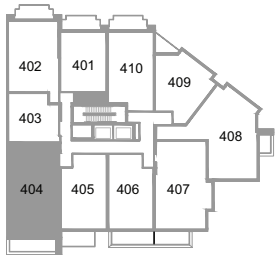

# 204

2 BED + DEN  
2 BATH

1185 SQFT INTERIOR  
122 SQFT EXTERIOR

CANAL VIEW

**SECOND TO FIFTH**

# 304

2 BED + DEN  
2 BATH

1185 SQFT INTERIOR  
148 SQFT EXTERIOR

CANAL VIEW

**SECOND TO FIFTH**

# 404

2 BED + DEN  
2 BATH

1185 SQFT INTERIOR  
133 SQFT EXTERIOR

CANAL VIEW

**SECOND TO FIFTH**

# 504

2 BED + DEN  
2 BATH

1185 SQFT INTERIOR  
148 SQFT EXTERIOR

CANAL VIEW

**SECOND TO FIFTH**