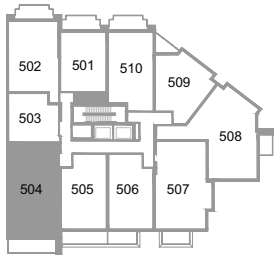

# 404

2 BED + DEN  
2 BATH

1185 SQFT INTERIOR  
133 SQFT EXTERIOR

CANAL VIEW

**SECOND TO FIFTH**

# 504

2 BED + DEN  
2 BATH

1185 SQFT INTERIOR  
148 SQFT EXTERIOR

CANAL VIEW

**SECOND TO FIFTH**