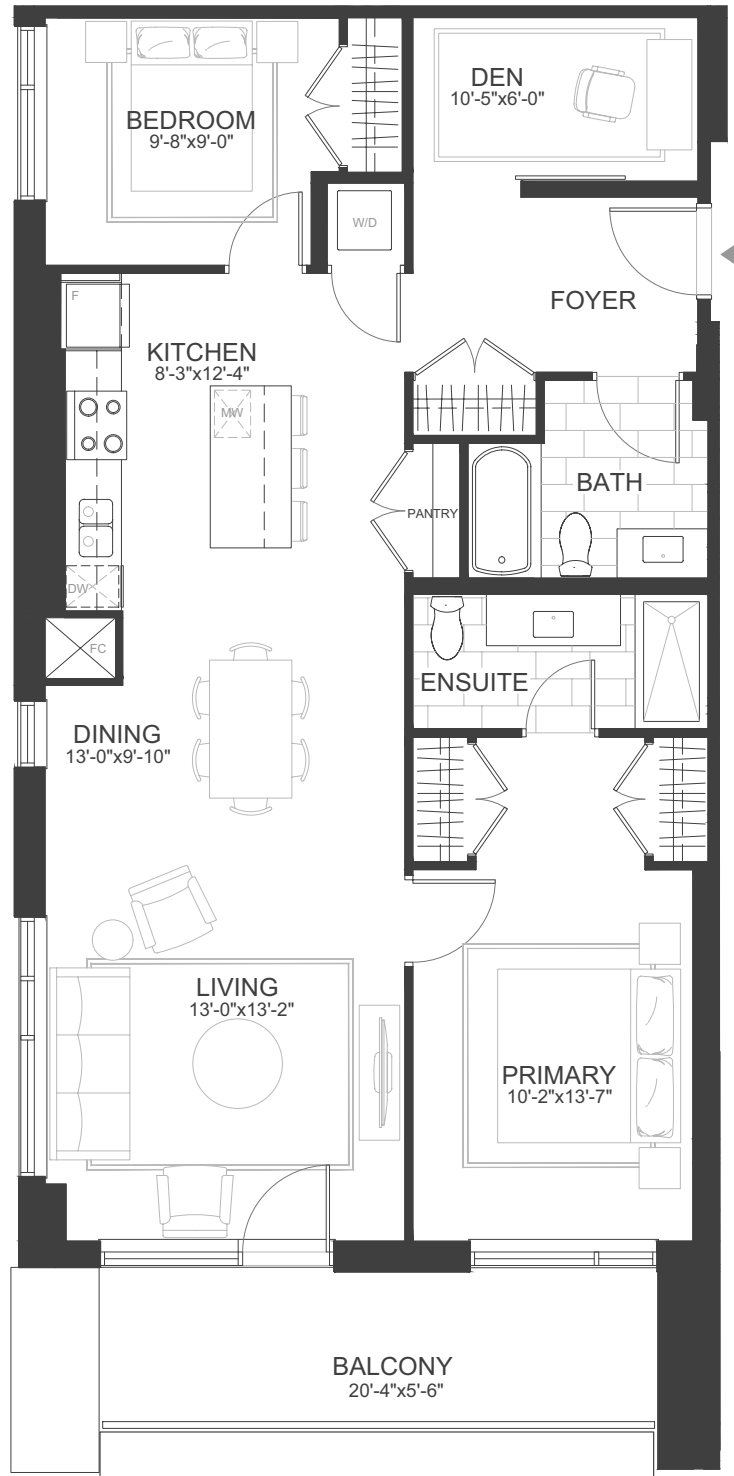

# 204

2 BED + DEN  
2 BATH

1185 SQFT INTERIOR  
122 SQFT EXTERIOR

CANAL VIEW

**SECOND TO FIFTH**

# 304

2 BED + DEN  
2 BATH

1185 SQFT INTERIOR  
148 SQFT EXTERIOR

CANAL VIEW

**SECOND TO FIFTH**

# 404

2 BED + DEN  
2 BATH

1185 SQFT INTERIOR  
133 SQFT EXTERIOR

CANAL VIEW

**SECOND TO FIFTH**

# 504

2 BED + DEN  
2 BATH

1185 SQFT INTERIOR  
148 SQFT EXTERIOR

CANAL VIEW

**SECOND TO FIFTH**