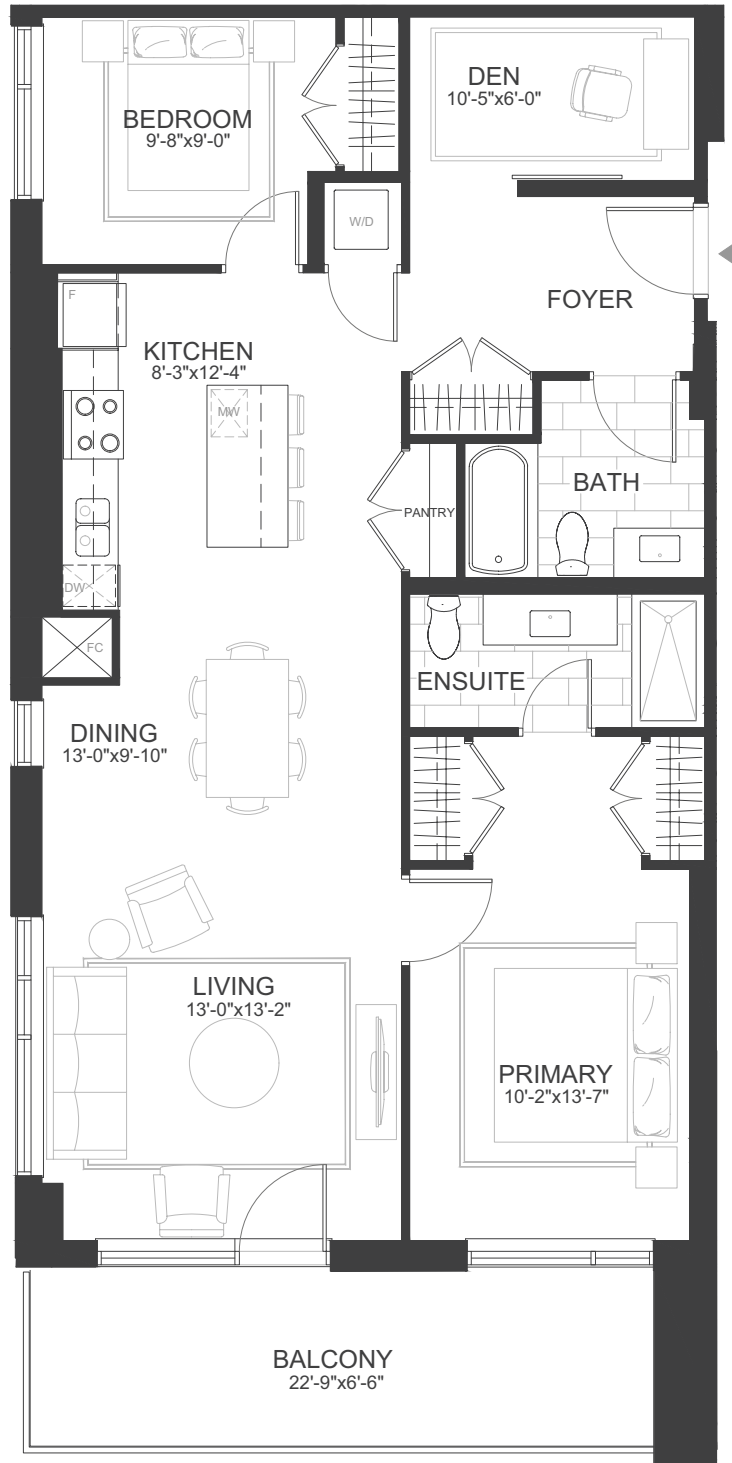

# 204

2 BED + DEN  
2 BATH

1185 SQFT INTERIOR  
122 SQFT EXTERIOR

CANAL VIEW

**SECOND TO FIFTH**

# 304

2 BED + DEN  
2 BATH

1185 SQFT INTERIOR  
148 SQFT EXTERIOR

CANAL VIEW

**SECOND TO FIFTH**

# 404

2 BED + DEN  
2 BATH

1185 SQFT INTERIOR  
133 SQFT EXTERIOR

CANAL VIEW

**SECOND TO FIFTH**

# 504

2 BED + DEN  
2 BATH

1185 SQFT INTERIOR  
148 SQFT EXTERIOR

CANAL VIEW

**SECOND TO FIFTH**