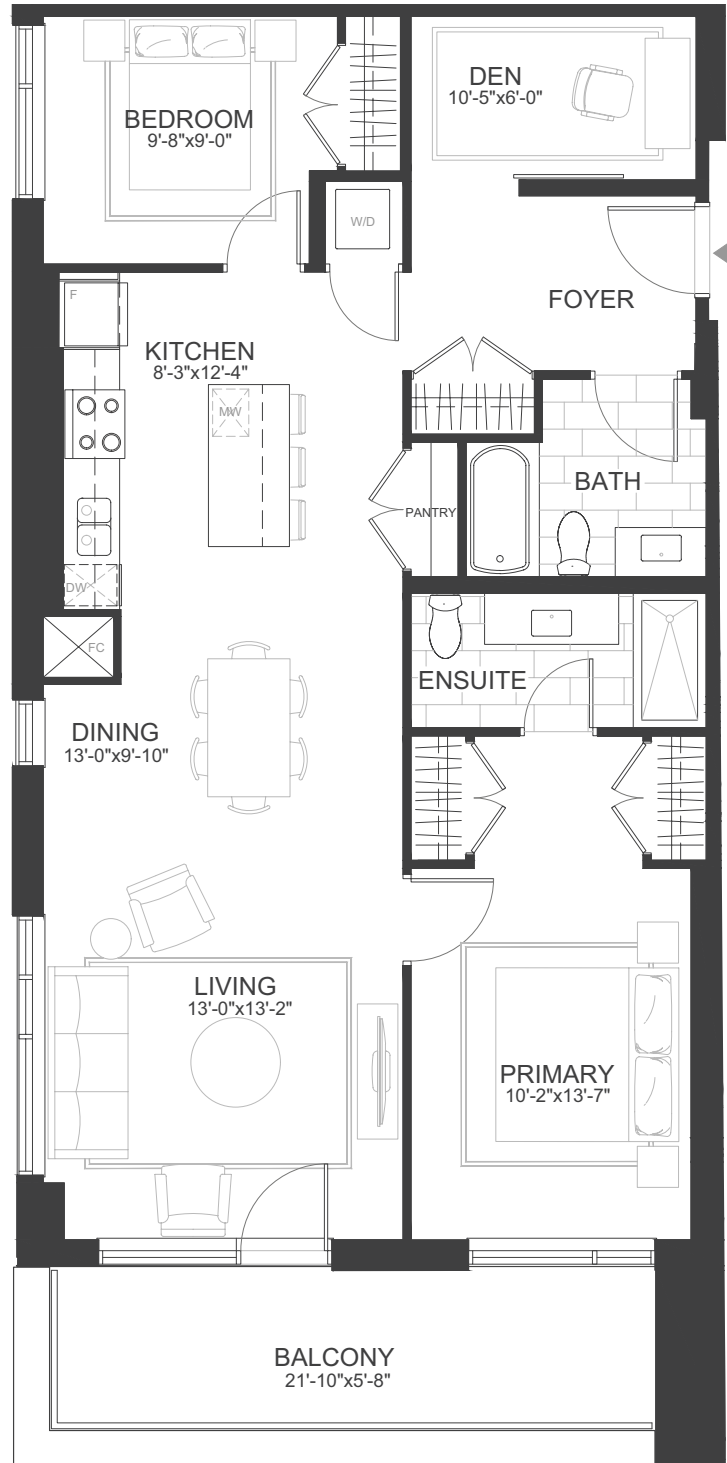

# 204

2 BED + DEN  
2 BATH

1185 SQFT INTERIOR  
122 SQFT EXTERIOR

CANAL VIEW

**SECOND TO FIFTH**

# 304

2 BED + DEN  
2 BATH

1185 SQFT INTERIOR  
148 SQFT EXTERIOR

CANAL VIEW

**SECOND TO FIFTH**

# 404

2 BED + DEN  
2 BATH

1185 SQFT INTERIOR  
133 SQFT EXTERIOR

CANAL VIEW

**SECOND TO FIFTH**

# 504

2 BED + DEN  
2 BATH

1185 SQFT INTERIOR  
148 SQFT EXTERIOR

CANAL VIEW

**SECOND TO FIFTH**