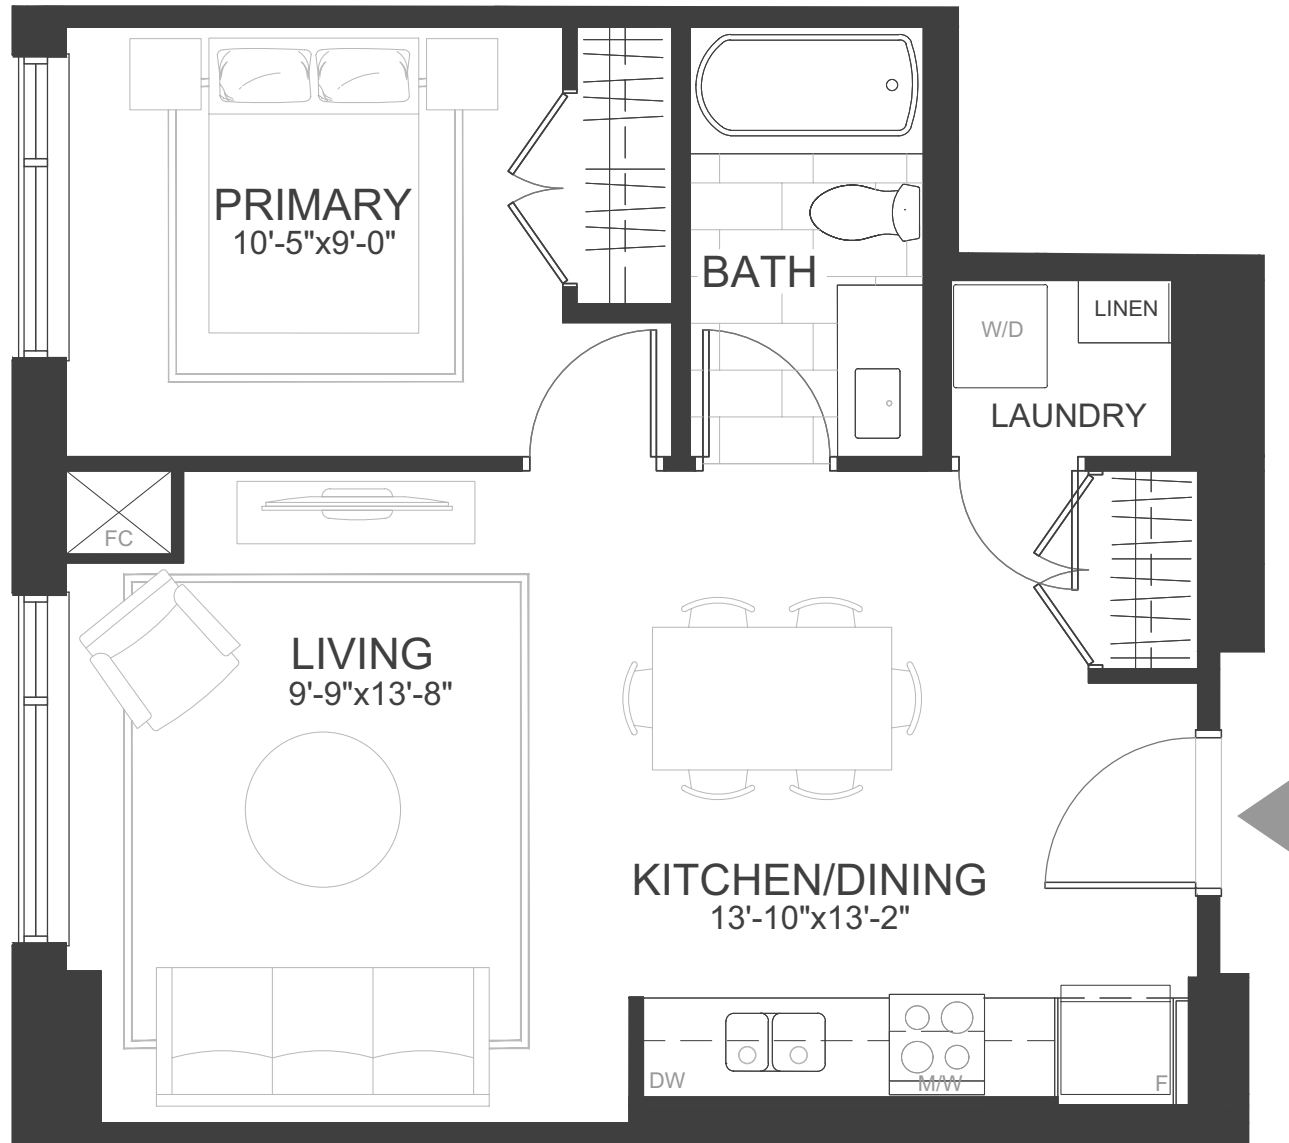

203

1 BED
1 BATH

585 SQFT INTERIOR

Specific floor information and location may vary between floors. Balcony/terrace and window conditions may vary by suite. Please see sales representative for complete details. Actual useable floor space may vary from the stated floor area. Specifications are subject to change without notice. Some features may vary by suite design. E. & O.E.

303

1 BED
1 BATH

585 SQFT INTERIOR

Specific floor information and location may vary between floors. Balcony/terrace and window conditions may vary by suite. Please see sales representative for complete details. Actual useable floor space may vary from the stated floor area. Specifications are subject to change without notice. Some features may vary by suite design. E. & O.E.

403

1 BED
1 BATH

585 SQFT INTERIOR

503

1 BED
1 BATH

585 SQFT INTERIOR

Specific floor information and location may vary between floors. Balcony/terrace and window conditions may vary by suite. Please see sales representative for complete details. Actual useable floor space may vary from the stated floor area. Specifications are subject to change without notice. Some features may vary by suite design. E. & O.E.