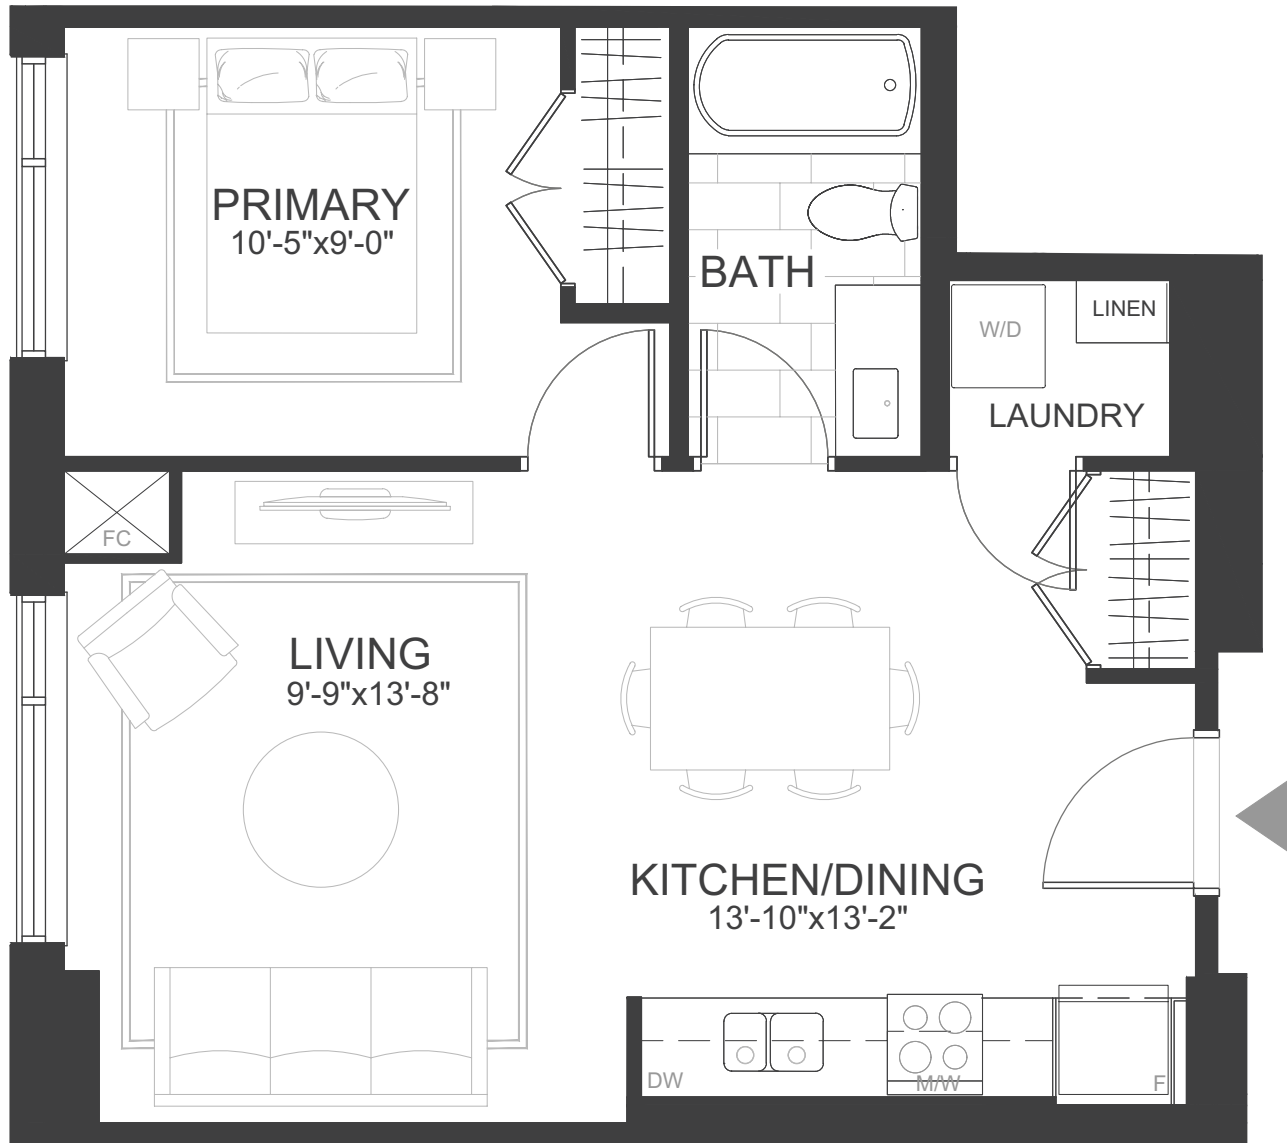

203

1 BED
1 BATH

585 SQFT INTERIOR

Specific floor information and location may vary between floors. Balcony/terrace and window conditions may vary by suite. Please see sales representative for complete details. Actual useable floor space may vary from the stated floor area. Specifications are subject to change without notice. Some features may vary by suite design. E. & O.E.

303

1 BED
1 BATH

585 SQFT INTERIOR

Specific floor information and location may vary between floors. Balcony/terrace and window conditions may vary by suite. Please see sales representative for complete details. Actual useable floor space may vary from the stated floor area. Specifications are subject to change without notice. Some features may vary by suite design. E. & O.E.

403

1 BED
1 BATH

585 SQFT INTERIOR

503

1 BED
1 BATH

585 SQFT INTERIOR

Specific floor information and location may vary between floors. Balcony/terrace and window conditions may vary by suite. Please see sales representative for complete details. Actual useable floor space may vary from the stated floor area. Specifications are subject to change without notice. Some features may vary by suite design. E. & O.E.