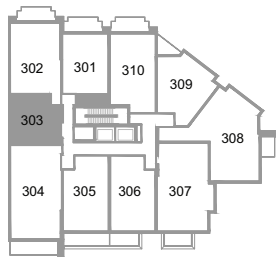

203

1 BED
1 BATH

585 SQFT INTERIOR

Specific floor information and location may vary between floors. Balcony/terrace and window conditions may vary by suite. Please see sales representative for complete details. Actual useable floor space may vary from the stated floor area. Specifications are subject to change without notice. Some features may vary by suite design. E. & O.E.

303

1 BED
1 BATH

585 SQFT INTERIOR

Specific floor information and location may vary between floors. Balcony/terrace and window conditions may vary by suite. Please see sales representative for complete details. Actual useable floor space may vary from the stated floor area. Specifications are subject to change without notice. Some features may vary by suite design. E. & O.E.