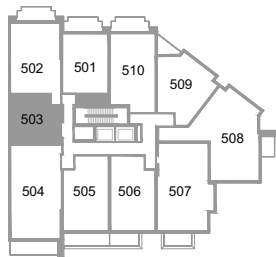

303

1 BED
1 BATH

585 SQFT INTERIOR

Specific floor information and location may vary between floors. Balcony/terrace and window conditions may vary by suite. Please see sales representative for complete details. Actual useable floor space may vary from the stated floor area. Specifications are subject to change without notice. Some features may vary by suite design. E. & O.E.

403

1 BED
1 BATH

585 SQFT INTERIOR

503

1 BED
1 BATH

585 SQFT INTERIOR

Specific floor information and location may vary between floors. Balcony/terrace and window conditions may vary by suite. Please see sales representative for complete details. Actual useable floor space may vary from the stated floor area. Specifications are subject to change without notice. Some features may vary by suite design. E. & O.E.