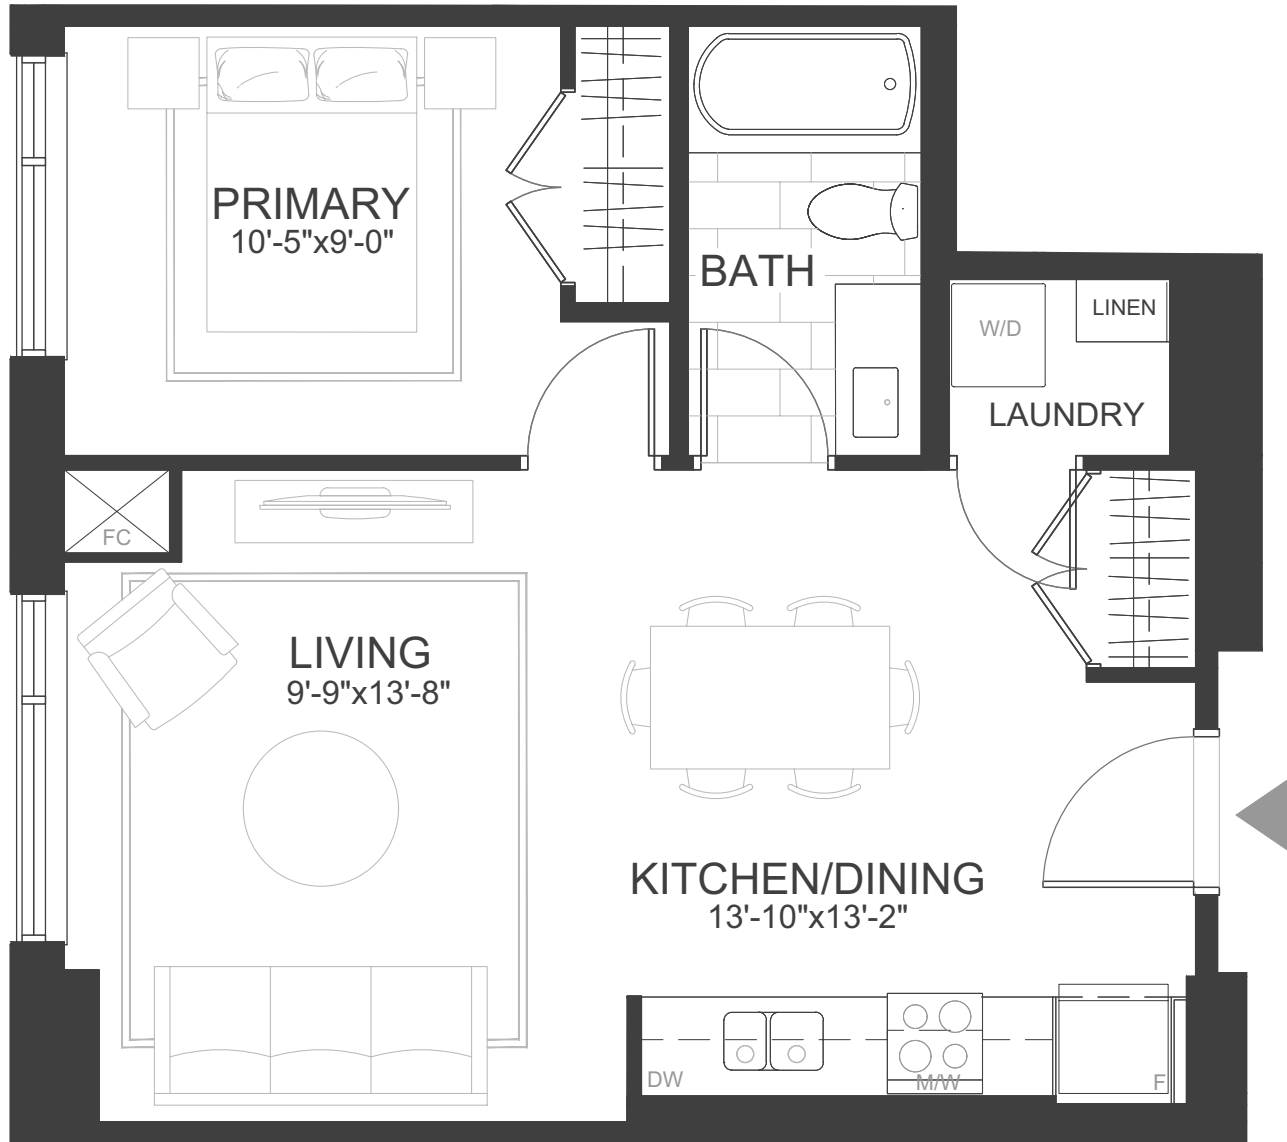

203

1 BED
1 BATH

585 SQFT INTERIOR

Specific floor information and location may vary between floors. Balcony/terrace and window conditions may vary by suite. Please see sales representative for complete details. Actual useable floor space may vary from the stated floor area. Specifications are subject to change without notice. Some features may vary by suite design. E. & O.E.

303

1 BED
1 BATH

585 SQFT INTERIOR

Specific floor information and location may vary between floors. Balcony/terrace and window conditions may vary by suite. Please see sales representative for complete details. Actual useable floor space may vary from the stated floor area. Specifications are subject to change without notice. Some features may vary by suite design. E. & O.E.

403

1 BED
1 BATH

585 SQFT INTERIOR

503

1 BED
1 BATH

585 SQFT INTERIOR

Specific floor information and location may vary between floors. Balcony/terrace and window conditions may vary by suite. Please see sales representative for complete details. Actual useable floor space may vary from the stated floor area. Specifications are subject to change without notice. Some features may vary by suite design. E. & O.E.