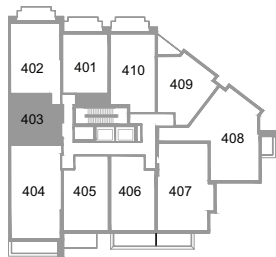

203

1 BED
1 BATH

585 SQFT INTERIOR

Specific floor information and location may vary between floors. Balcony/terrace and window conditions may vary by suite. Please see sales representative for complete details. Actual useable floor space may vary from the stated floor area. Specifications are subject to change without notice. Some features may vary by suite design. E. & O.E.

303

1 BED
1 BATH

585 SQFT INTERIOR

Specific floor information and location may vary between floors. Balcony/terrace and window conditions may vary by suite. Please see sales representative for complete details. Actual useable floor space may vary from the stated floor area. Specifications are subject to change without notice. Some features may vary by suite design. E. & O.E.