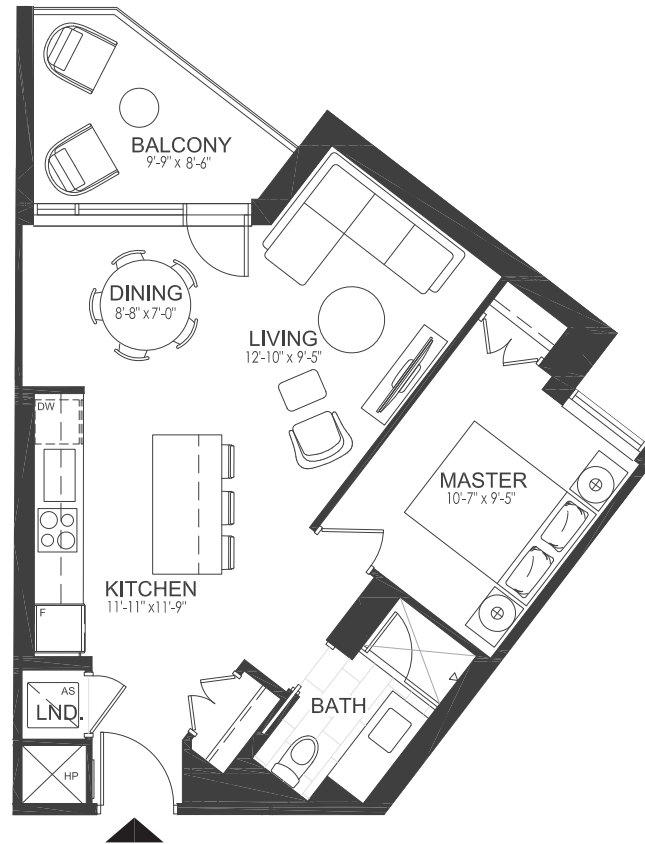

## 205-405

1 BED

1 BATH

630 SQFT INTERIOR

70 SQFT EXTERIOR

**SECOND TO FOURTH**