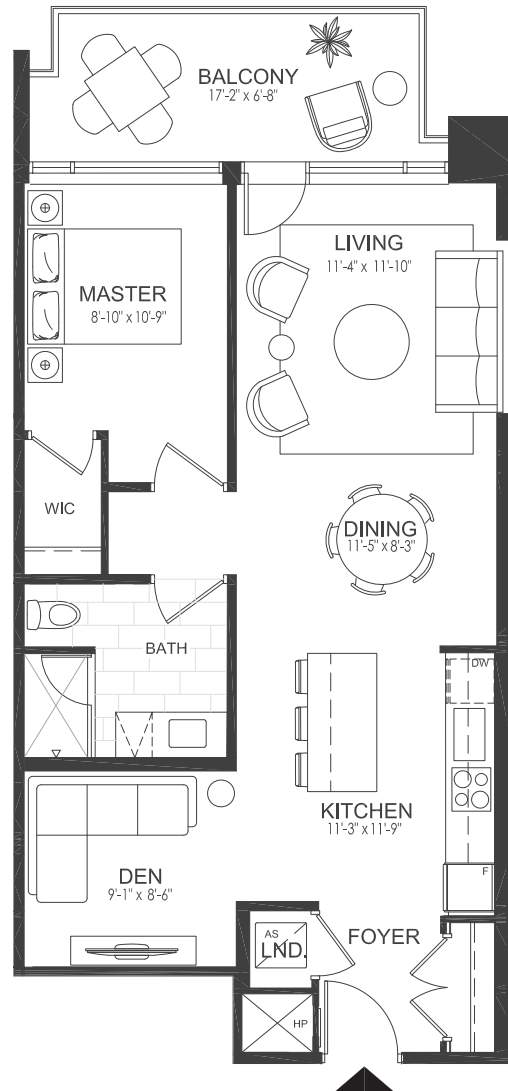

206-406

505

206-406, 505

1 BED + DEN

1 BATH

844 SQFT INTERIOR

115 SQFT EXTERIOR

SECOND TO FIFTH