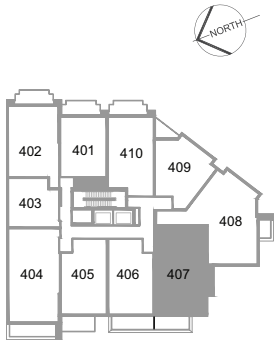

207

2 BED + DEN
2 BATH

1130 SQFT INTERIOR
85 SQFT EXTERIOR

CANAL VIEW

SECOND TO FIFTH

307

2 BED + DEN
2 BATH

1130 SQFT INTERIOR
85 SQFT EXTERIOR

CANAL VIEW

407

2 BED + DEN
2 BATH

1130 SQFT INTERIOR
107 SQFT EXTERIOR

CANAL VIEW

507

2 BED + DEN
2 BATH

1130 SQFT INTERIOR
85 SQFT EXTERIOR

CANAL VIEW