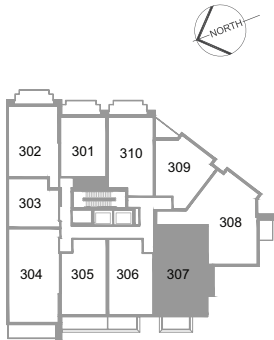

207

2 BED + DEN
2 BATH

1130 SQFT INTERIOR
85 SQFT EXTERIOR

CANAL VIEW

SECOND TO FIFTH

307

2 BED + DEN
2 BATH

1130 SQFT INTERIOR
85 SQFT EXTERIOR

CANAL VIEW

407

2 BED + DEN
2 BATH

1130 SQFT INTERIOR
107 SQFT EXTERIOR

CANAL VIEW

507

2 BED + DEN
2 BATH

1130 SQFT INTERIOR
85 SQFT EXTERIOR

CANAL VIEW